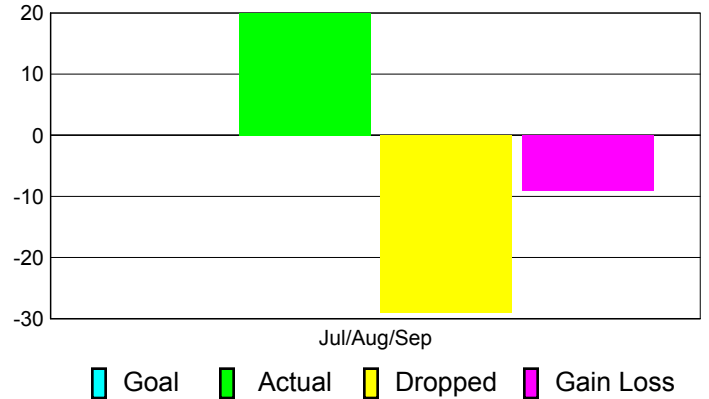

### YTD Status Quo Clubs 2011-2012

Status Quo Clubs Compared to Status Quo Members

## MEMBERSHIP

**Membership Results**  
2011-2012

**Membership**  
2010-2011

Month	Net Memb Goal	Actual New Memb	Actual Dropped Memb	Gain/Loss of Memb	Gain/Loss of Memb
Jul/Aug/Sep		20	-29	-9	-14
<b>Totals</b>		<b>20</b>	<b>-29</b>	<b>-9</b>	<b>-14</b>

### Membership Results 2011-2012

Goal, New, Dropped, Gain/Loss

### Comparison of Membership Gain/Loss

Current Year Compared to the Previous Year