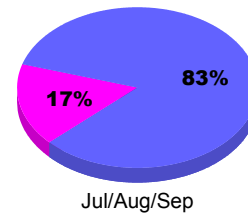

Gender Comparison 2011-2012